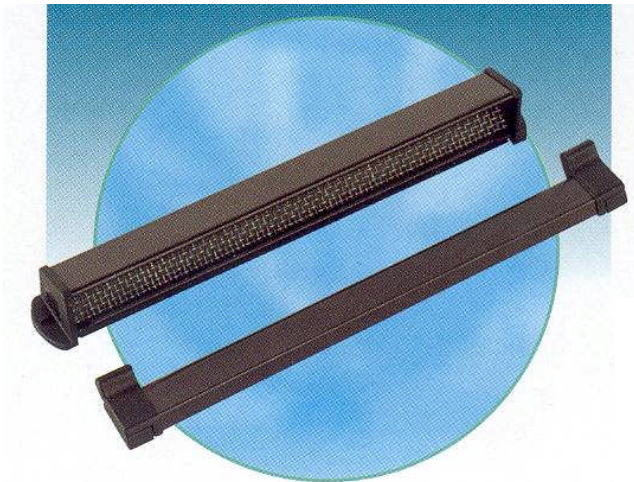

WESSEX INTUMESCENT SUPPLIES LTD

Unit 22, Regent Trade Park, Barwell Lane, Gosport, Hants. PO13 0EQ

Fire, Draught, Weather & Acoustic Seals
Conservatory Roof Glazing Systems

Tel: 01329 221111 Fax: 01329 221122

Email: sales@wis-ltd.com

Website: www.wis-ltd.com

ALUMINIUM TRICKLE VENTILATORS

Easy to install surface mounted aluminium slot trickle vents for use on doors or windows suitable for timber, pvc or aluminium frames.

Vents are supplied with wire mesh fly screen, c/w visible open/closed ventilation control which is available in two sizes 200mm long (2210mm² free area) or 375mm long (4371mm² free area), the vents could be cut to suit a particular frame size where required, you could also powder coat them to match/blend in with surroundings.

Colours: White with PVC/Plastic end fixings ~ Brown with PVC/Plastic end fixings

Supplied to special order only and subject to MOQ 50 vents (can be mixed colour/size) supplied in full pack quantity only 5 vents per size/colour, no split/part packs available.

Product Dimensions [approx.]

Length	Width [external]	Depth [external]	Width [internal]	Depth [internal]
200mm	28mm	28mm	22mm	8mm
375mm	28mm	28mm	22mm	8mm

Length = overall measurement across face of window/door frame

Width = on face of window/door frame [excl. flipper]

Depth = projecting from the face of the window/door frame [excl. flipper]