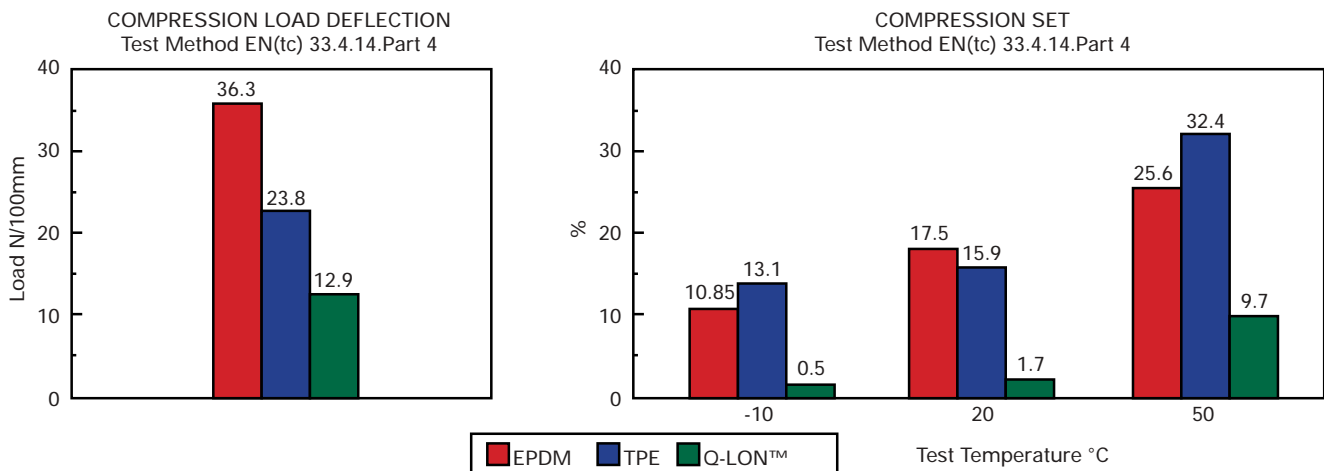

The unique AQUAMAC weatherseal has been developed in consultation with our customers to offer the widest range of seals possible for timber windows and doors. The unique design has made Aquamac impervious to paint and stain, while still providing some of the best energy saving performance characteristics currently available.

Backed by our lifetime guarantee, AQUAMAC will never let you or your customers down, making it a highly cost-effective way of offering continuous high standards of weathersealing, year after year.

OUTSTANDING ENERGY EFFICIENCY

Specifically designed to meet the different demands of timber windows and doors, AQUAMAC maintains consistently high standards of energy efficiency, often exceeding any long-term window performance guarantees.

- Exceptional performance maintained over a wide temperature range. Doesn't shrink or stretch, even in extreme climatic conditions.
- Excellent memory - retains its original shape year after year to maintain a consistently high standard of weatherseal.
- Kerf tolerances have been increased and are more forgiving of your manufacturing process $-2.7\text{mm} \pm 0.3\text{mm}$.
- Compensates for window movement.
- Lower insertion forces speed up fitting by 15%.

TYPICAL TEST DATA

Long term memory tests have demonstrated that AQUAMAC is an effective and enduring weatherseal.