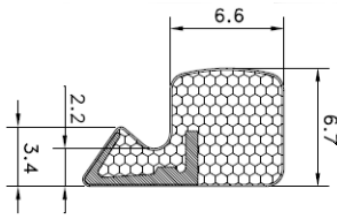

#### Aquamac 21

Foam filled weatherseal with a nylon outer cover normally used in timber doors.

Colours: Brown or White

Supplied in 5m or 20m packs