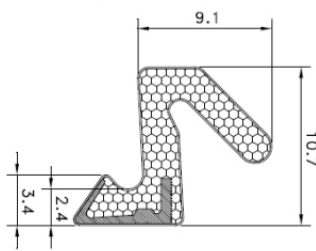

#### Aquamac 21

Foam filled weatherseal with a nylon outer cover normally used in timber doors.

Colours: Brown or White

Supplied in 5m or 20m packs