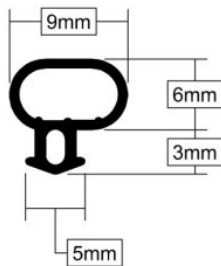

Universal Seal - weatherseal for upvc doors & windows

Universal uPVC Seal

Replacement seal for uPVC doors and windows, fits most frames on the market.

Colour: Black

Supplied in 5m or 20m packs