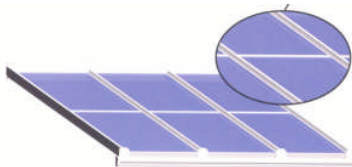

## SUNWOOD CONSERVATORY ROOF SEALS

for timber conservatories and glazed roofs.

A maintenance free powder coated aluminium roof glazing system which is manufactured in the UK, designed to suit 24/25mm glass or polycarbonate glazing, available in Brown (RAL8017) or White (RAL9010).

Main Rafter Bars  
50mm or 60mm

Hip Rafter Bar

Radius End Cap

Spider/Hip Cover Cap (Plastic)

Gazebo Top Cap with Finial

Glazing Support Bracket

Standard End Cap

Hip End Cap

Gable End Cap

Small End Cap  
for stepped units

Munting/Horizontal Jointing Bar

F' Section

Glazing End Cover (PVC)

Ridge Finial

Ball Finial

Spike Finial