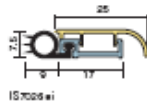

LORIENT

Architectural Seals

New Products

New Products

New Products

Did you know that **snap on aluminium cover plates** are provided on several products within the range, enabling **powder-coated finishes** to be supplied to match door handles or closers?

PVC snap-on cover seals are also available to provide a range of colours to match our standard acoustic, smoke and fire seals. Woodgrain and foil finishes are being developed too for the more prestigious projects.

Products with the alternative snap-on plate are: **IS3081 si** threshold seal, **IS7026 si**, **IS7111 si**, **IS7101 si** and **IS7121 si** perimeter seals, **IS9051** and **IS9071** finger guard seals.

Introduced into the manual this year is the new **IS8035 si** face-fixed automatic threshold seal. This is a popular choice for upgrading existing doors in line with the RRO requirements. Covered by Certifire for fire and smoke performance, it has also been tested for acoustics, achieving 33dB on a standard door construction. Tested for durability, the seal completed over 1 million open and close cycles. The high performance mechanism results in lower door operating forces to help meet the accessibility requirements.

To be launched shortly is the **IS8036 si** version which has an aluminium snap-on cover plate to improve aesthetics and offer the option of colour finishes.

COMING SOON
2 new threshold plates -
watch this space!