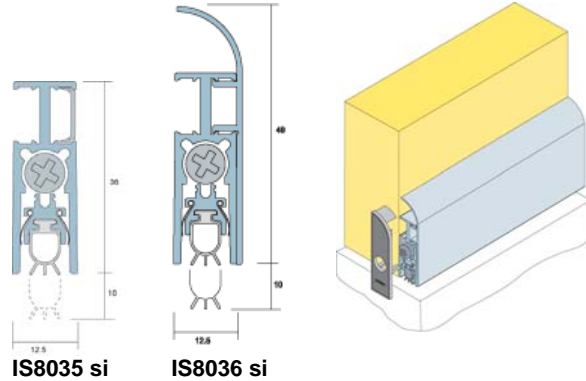

LORIENT

Architectural Seals

New Products

New Products

New Products

Did you know that **snap on aluminium cover plates** are provided on several products within the range, enabling **powder-coated finishes** to be supplied to match door handles or closers?

Products with the alternative snap-on plate are: **IS3081 si** threshold seal, **IS7026 si**, **IS7111 si**, **IS7101 si** and **IS7121 si** perimeter seals, **IS9051** and **IS9071** finger guard seals.

Introduced into the manual this year is the new **IS8035 si** face-fixed automatic threshold seal. This is a popular choice for upgrading existing doors in line with the RRO requirements. Covered by Certifire for fire and smoke performance, it has also been tested for acoustics, achieving 33dB on a standard door construction. Tested for durability, the seal completed over 1 million open and close cycles. The high performance mechanism results in lower door operating forces to help meet the accessibility requirements.

To be launched shortly is the **IS8036 si** version which has an aluminium snap-on cover plate to improve aesthetics and offer the option of colour finishes.

IS4135 stair tread

IS4220 si

COMING SOON
2 new threshold plates -
watch this space!