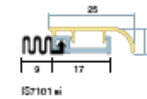

LORIENT

Architectural Seals

New Products

New Products

New Products

Did you know that **snap on aluminium cover plates** are provided on several products within the range, enabling **powder-coated finishes** to be supplied to match door handles or closers?

PVC snap-on cover seals are also available to provide a range of colours to match our standard acoustic, smoke and fire seals. Woodgrain and foil finishes are being developed too for the more prestigious projects.

Products with the alternative snap-on plate are: **IS3081 si** threshold seal, **IS7026 si**, **IS7111 si**, **IS7101 si** and **IS7121 si** perimeter seals, **IS9051** and **IS9071** finger guard seals.

Introduced into the manual this year is the new **IS8035 si** face-fixed automatic threshold seal. This is a popular choice for upgrading existing doors in line with the RRO requirements. Covered by Certifire for fire and smoke performance, it has also been tested for acoustics, achieving 33dB on a standard door construction. Tested for durability, the seal completed over 1 million open and close cycles. The high performance mechanism results in lower door operating forces to help meet the accessibility requirements.

To be launched shortly is the **IS8036 si** version which has an aluminium snap-on cover plate to improve aesthetics and offer the option of colour finishes.

COMING SOON
2 new threshold plates -
watch this space!